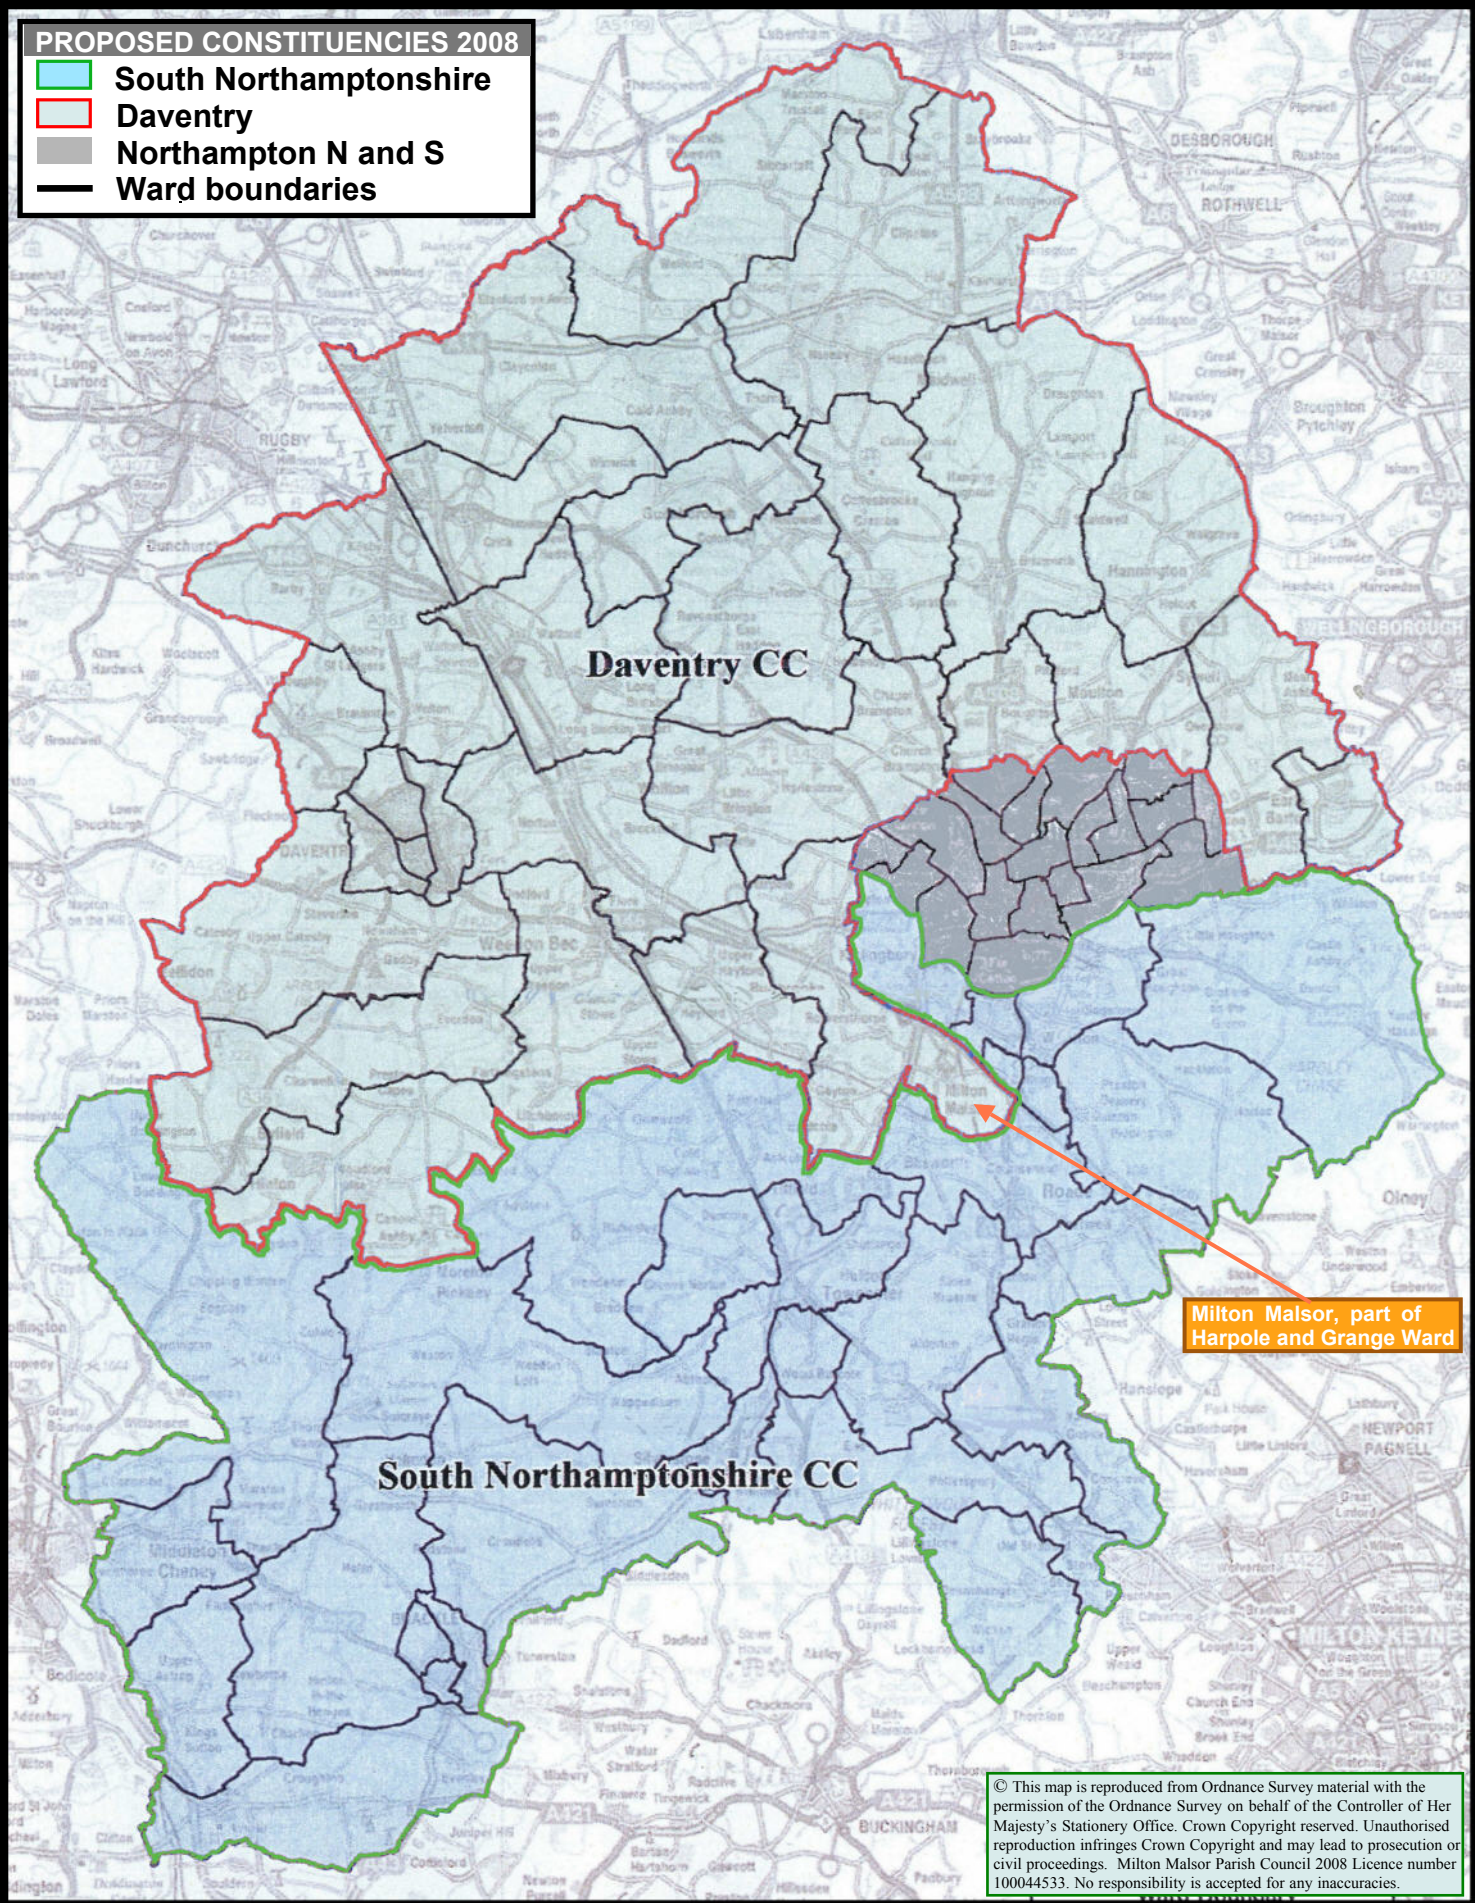

PROPOSED CONSTITUENCIES 2008

- South Northamptonshire
- Daventry
- Northampton N and S
- Ward boundaries

Milton Malsor, part of Harpole and Grange Ward

© This map is reproduced from Ordnance Survey material with the permission of the Ordnance Survey on behalf of the Controller of Her Majesty's Stationery Office. Crown Copyright reserved. Unauthorised reproduction infringes Crown Copyright and may lead to prosecution or civil proceedings. Milton Malsor Parish Council 2008 Licence number 10004533. No responsibility is accepted for any inaccuracies.